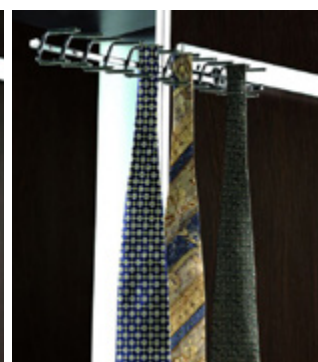

MUST-HAVE WARDROBE ACCESSORIES

PULL-OUT PREMIER MIRROR

TROUSER RACK

JEWELLERY TRAY

BELT / TIE RACKS

SHOWER SCREENS

framed, semi-framed
& frameless.

Give your bathroom an impressive new look and feel - choose from a great selection of premium shower screen styles and solutions to suit your home.