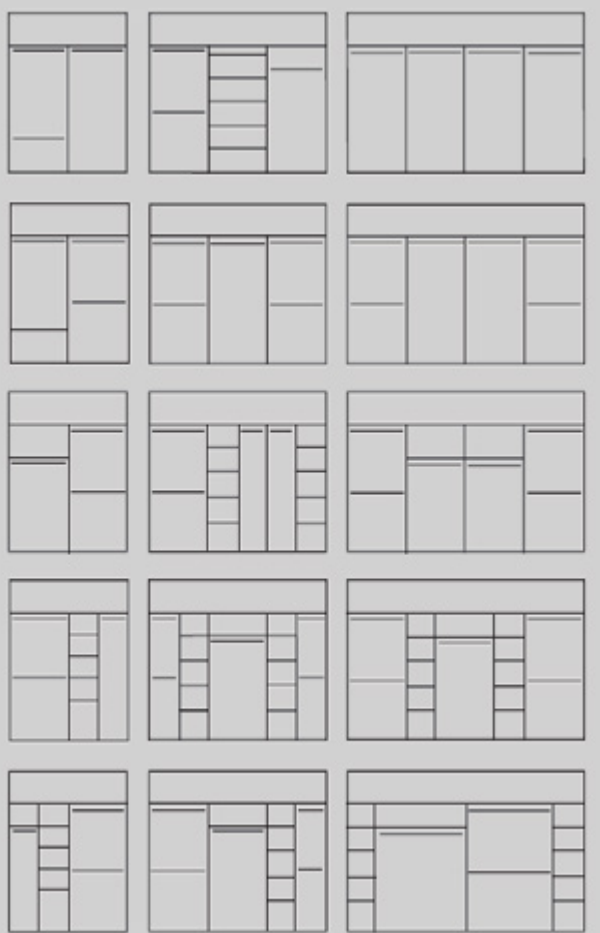

SELECTION OF STANDARD INTERNAL DESIGNS